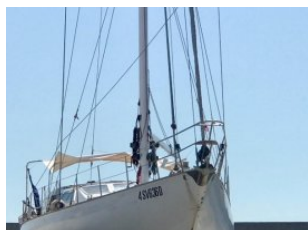

RPD 60 Stefini

IM8101

Type: Vela		Make: RPD	Model: 60 Stefini
Price: ---	Location:	Year: 1983	Registration Year: 1983
Exterior Color: Bianco	Lenght: 18,18	Width: 5,53	Homologated capacity:
Displacement: Mar Tirreno	Draught: 180	Hull material:	Accomodation:
Accomodation:	Engine Type: Mercedes	Engine number: 2	Engine Power: 2X130
Engine model: 570	Engine Hours:	Flaps:	Fuel Type: Diesel
Max Speed:	Cruise Speed:	Fuel tank:	Water tank:
Waste water tank:	Queen-size beds:	Flat beds:	Bunk beds:
Restrooms:	Sailor cabin:	Convertible dinette:	