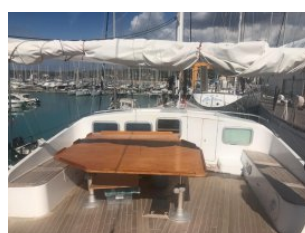

RPD 60 Stefini

IM8101

Type: Vela		Make: RPD	Model: 60 Stefini
Price: ---	Location:	Year: 1983	Registration Year: 1983
Exterior Color: Bianco	Lenght: 18,18	Width: 5,53	Homologated capacity:
Displacement: Mar Tirreno	Draught: 180	Hull material:	Accomodation:
Accomodation:	Engine Type: Mercedes	Engine number: 2	Engine Power: 2X130
Engine model: 570	Engine Hours:	Flaps:	Fuel Type: Diesel
Max Speed:	Cruise Speed:	Fuel tank:	Water tank:
Waste water tank:	Queen-size beds:	Flat beds:	Bunk beds:
Restrooms:	Sailor cabin:	Convertible dinette:	